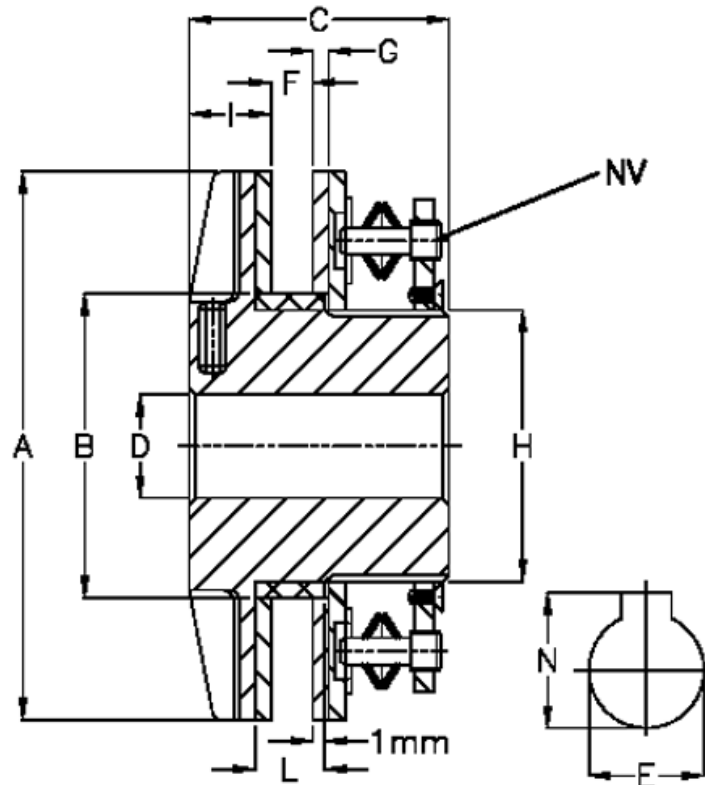

Article number: 4668006

Description: Securex torque limiter T 6800/254

Measures

A = 254	L	= 32
B = 140	Largest possible bore with slot according to DIN 6885/1, E max	= 90
C = 120	Largest possible bore with slot according to DIN 6885/1, N	= 95.4
D = 48	Largest possible bore with slot according to DIN 6885/3, E max	= 100
F = 29	Largest possible bore with slot according to DIN 6885/3, N	= 104.3
G = 5	Max torque Nm	= 6800
H = 125	Number of springs	= 32
I = 33	NV	= 10